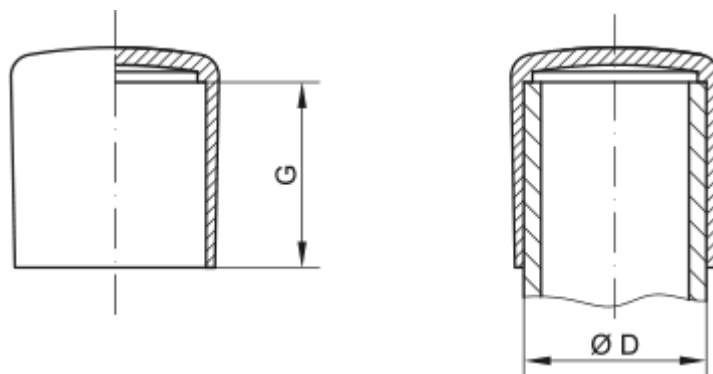

# Data Sheet

Article number: 59GPN280ER4

Description: KLEE Cap for pipes GPN 280 - (Pipe size 4)

## Measures

---

D = 4  
G = 8.1